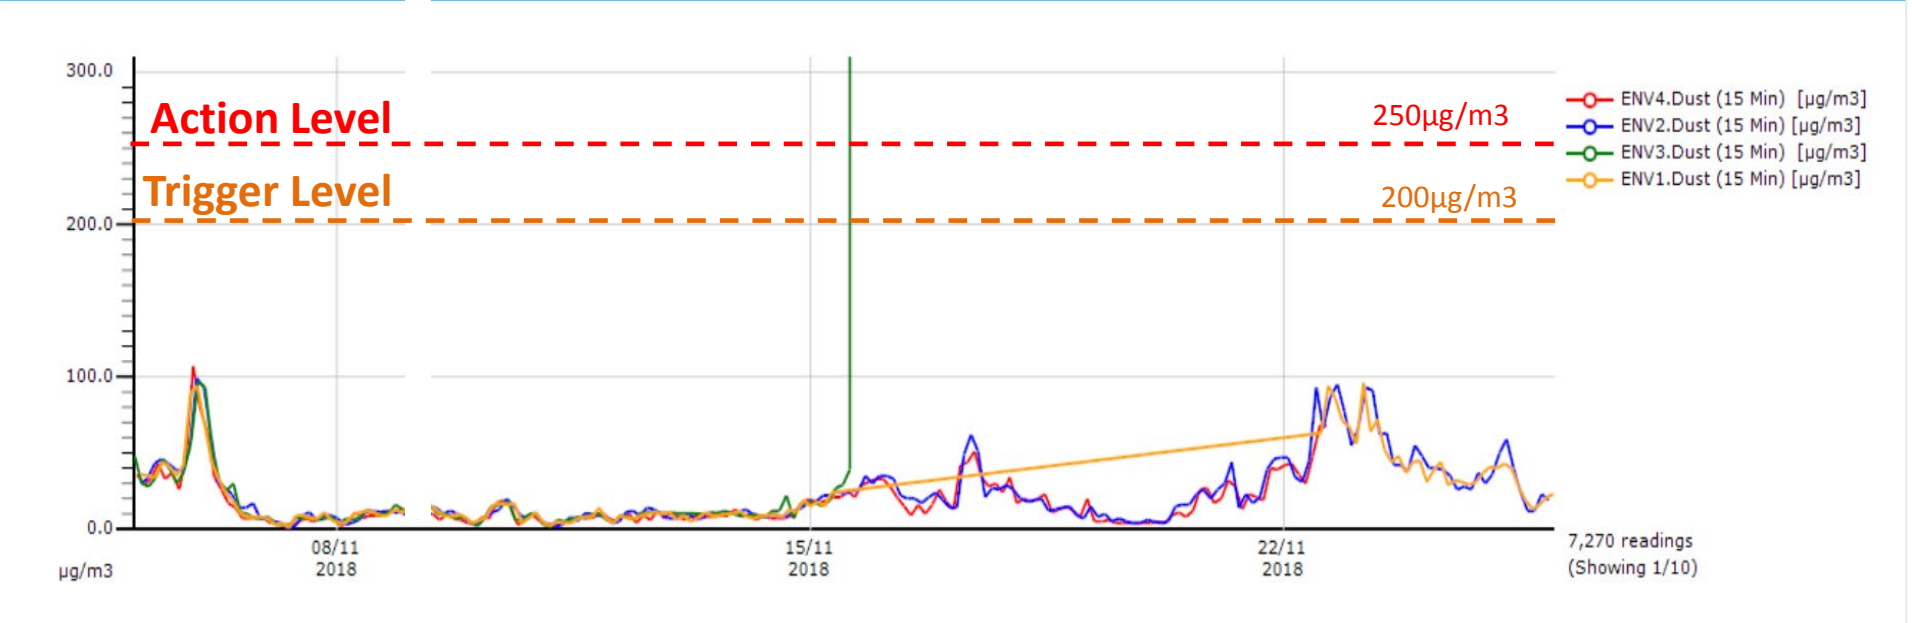

Dust Report from 05 November'18 to 24 November'18 (ie 3 weeks)

Readings from 05-11-2018 00:00 for 3 weeks

High reading explanations :

1. The above reflects a number of technical malfunctions experienced due to power outage and defective parts.